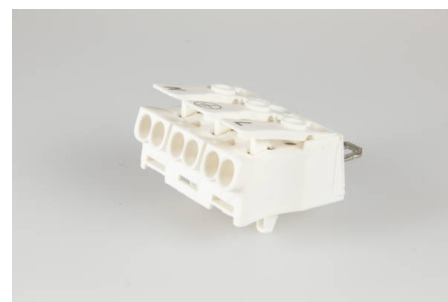

Screwless Connectors
Luminaire Connectors

LK 980-01 RZ/ 3 SK BD N PE L

Order Info

reference number (ref. no.)	21881
PU	500
EAN	4028012100613

Type

Type	Terminal Block
connection type	push-in
number of poles	3 pole
colour	white
PE-terminal	SK

Electrical Data

rated voltage	450 V
rated current	24 A

Connection Data

cross-section rating	2.5 mm ²
cross-section rating (UL)	20-14 AWG
clamping range internal	0.5 - 2.5 mm ²
clamping range external	0.5 - 1.5 mm ²
type of conductor internal	solid
type of conductor external	fine stranded, stranded, solid
stripping length	8.0 - 9.0 mm
fixing	short catch pin
clamping units per pole	2
pole marking	N ⊕ L
wall thickness	0.5 - 1.2 mm