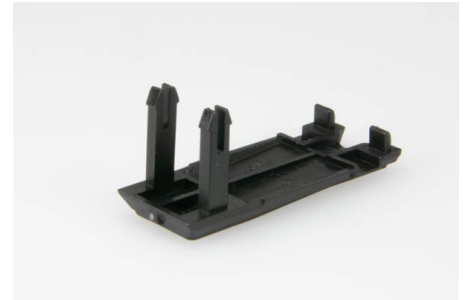

Building Installation Connector System AC 166®

G

Plug and Socket Connectors Flat Version

AC 166 VSF SW

Order Info

reference number (ref. no.)	169563
PU	100
EAN	4028012102174

Type

Type	latch
colour	black
latch	yes