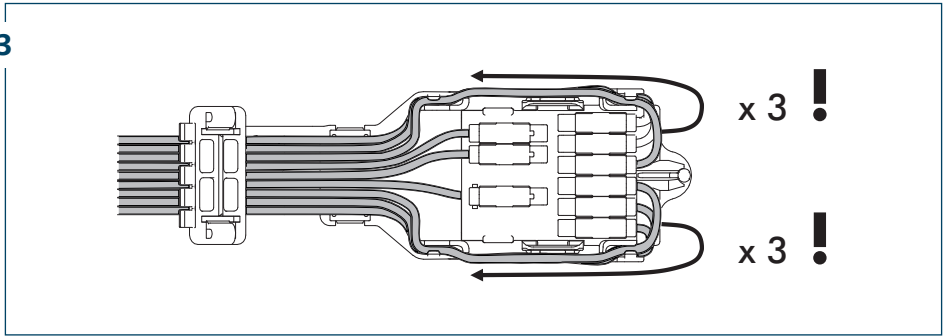

LEDtrack POD

Montage OEM LEDtrack TAP in Leuchenträger

Mounting OEM LEDtrack TAP in lighting fixture

LEDtrack TAP fix

LEDtrack TAP fly

Installation LEDtrack GEN2

Installation LEDtrack GEN2

LEDtrack BU GEN2 → ST GEN2

LEDtrack TAP fix → LEDtrack POD

1 LEDtrack TAP fix L2

L3
L2
L1
PE
N

2 LEDtrack TAP fix L1

L3
L2
L1
PE
N

3 LEDtrack TAP fix L3

L3
L2
L1
PE
N

4