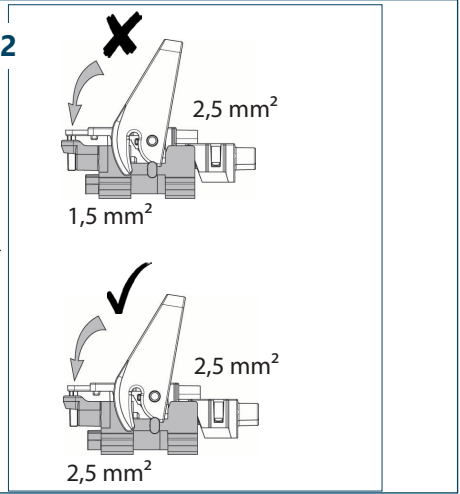

LEDtrack POD

Montage OEM LEDtrack TAP in Leuchenträger

Mounting OEM LEDtrack TAP in lighting fixture

LEDtrack TAP fix

LEDtrack TAP fly

Installation LEDtrack GEN2

Installation LEDtrack GEN2

LEDtrack BU GEN2 → ST GEN2

LEDtrack TAP fix → LEDtrack POD

1 LEDtrack TAP fix L2

L3
L2
L1
PE
N

2 LEDtrack TAP fix L1

L3
L2
L1
PE
N

3 LEDtrack TAP fix L3

L3
L2
L1
PE
N

4