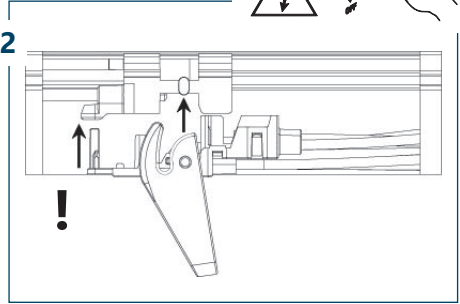

LEDtrack ST/11 GEN2

LEDtrack POD

LEDtrack POD/11 OT

LEDtrack POD/11 GEH

LEDtrack POD/11 UT

Montage OEM LEDtrack REEL GEN2 in Schiene

Mounting OEM LEDtrack REEL GEN2 in track

LEDtrack ST GEN2

LEDtrack POD

Montage OEM LEDtrack TAP in Leuchenträger

Mounting OEM LEDtrack TAP in lighting fixture

LEDtrack TAP fix

LEDtrack TAP fly

Installation LEDtrack GEN2

Installation LEDtrack GEN2

LEDtrack BU GEN2 → ST GEN2

LEDtrack TAP fix → LEDtrack POD

1 LEDtrack TAP fix L2

L3
L2
L1
PE
N

2 LEDtrack TAP fix L1

L3
L2
L1
PE
N

3 LEDtrack TAP fix L3

L3
L2
L1
PE
N

4