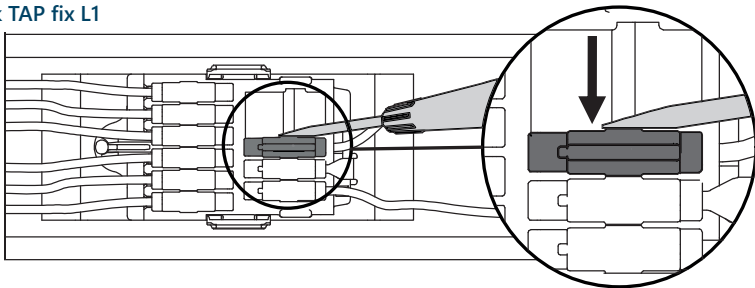

LEDtrack POD

Montage OEM LEDtrack TAP in Leuchenträger

Mounting OEM LEDtrack TAP in lighting fixture

LEDtrack TAP fix

LEDtrack TAP fly

Installation LEDtrack GEN2

Installation LEDtrack GEN2

LEDtrack BU GEN2 → ST GEN2

LEDtrack TAP fix → LEDtrack POD

1 LEDtrack TAP fix L2

L3
L2
L1
PE
N

2 LEDtrack TAP fix L1

L3
L2
L1
PE
N

3 LEDtrack TAP fix L3

L3
L2
L1
PE
N

4

LEDtrack TAP fly → LEDtrack POD

1 LEDtrack TAP fly L2

2 LEDtrack TAP fly L1

3 LEDtrack TAP fly L3

4

5

LEDtrack Einspeiser GEN2 → Feed-in GEN2

LEDtrack ABK