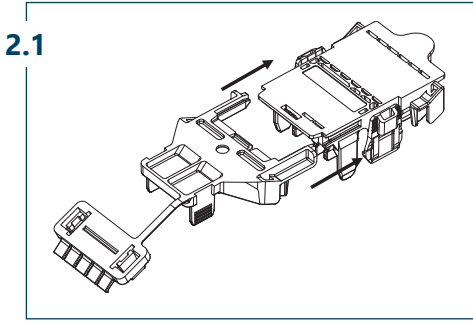

LEDtrack ST/11 GEN2

LEDtrack POD

LEDtrack POD/11 OT

LEDtrack POD/11 GEH

LEDtrack POD/11 UT

Montage OEM LEDtrack REEL GEN2 in Schiene

Mounting OEM LEDtrack REEL GEN2 in track

LEDtrack ST GEN2

LEDtrack POD

Montage OEM LEDtrack TAP in Leuchenträger

Mounting OEM LEDtrack TAP in lighting fixture

LEDtrack TAP fix

LEDtrack TAP fly

Installation LEDtrack GEN2

Installation LEDtrack GEN2

LEDtrack BU GEN2 → ST GEN2

LEDtrack TAP fix → LEDtrack POD

1 LEDtrack TAP fix L2

L3
L2
L1
PE
N

2 LEDtrack TAP fix L1

L3
L2
L1
PE
N

3 LEDtrack TAP fix L3

L3
L2
L1
PE
N

4