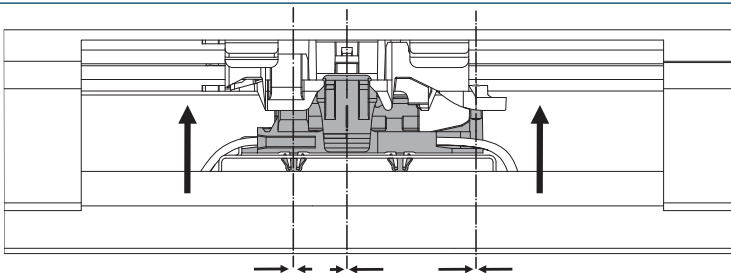

LEDtrack POD

Montage OEM LEDtrack TAP in Leuchenträger

Mounting OEM LEDtrack TAP in lighting fixture

LEDtrack TAP fix

LEDtrack TAP fly

Installation LEDtrack GEN2

Installation LEDtrack GEN2

LEDtrack BU GEN2 → ST GEN2

LEDtrack TAP fix → LEDtrack POD

1 LEDtrack TAP fix L2

L3
L2
L1
PE
N

2 LEDtrack TAP fix L1

L3
L2
L1
PE
N

3 LEDtrack TAP fix L3

L3
L2
L1
PE
N

4

LEDtrack TAP fly → LEDtrack POD

1 LEDtrack TAP fly L2

2 LEDtrack TAP fly L1

3 LEDtrack TAP fly L3

4

5

LEDtrack Einspeiser GEN2 → Feed-in GEN2

LEDtrack ABK