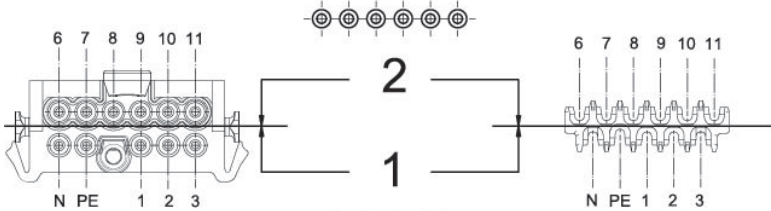

LEDtrack GEN2

Montage / Installation

Mounting / installation

Konfektion OEM LEDtrack REEL GEN2

Assembly OEM LEDtrack REEL GEN2

2-4

Montage OEM LEDtrack REEL GEN2 in Schiene

Mounting OEM LEDtrack REEL GEN2 in track

5

Montage OEM LEDtrack TAP in Leuchenträger

Mounting OEM LEDtrack TAP in lighting fixture

6-7

Installation LEDtrack GEN2

Installation LEDtrack GEN2

8-14

Konfektion OEM LEDtrack REEL GEN2

Assembly OEM LEDtrack REEL GEN2

LEDtrack REEL GEN2

H07V2 - U 1,5 mm² s / 2,5 mm² s

Ø 2,7 mm - Ø 3,6 mm

H07V2 - U 1,5 mm² s / 2,5 mm² s

Ø 2,7 mm - Ø 3,85 mm

LEDtrack BU/11 GEN2 + ST/11 GEN2

LEDtrack BU/11 GEN2