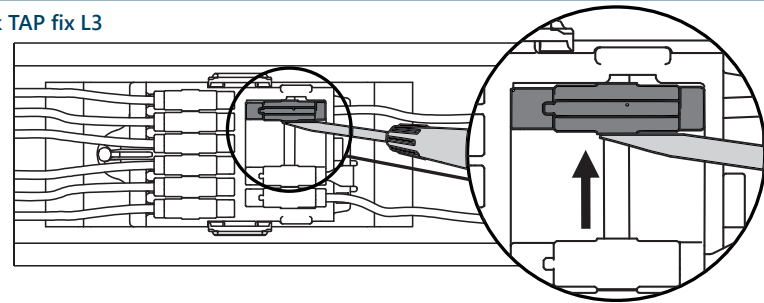

LEDtrack POD

Montage OEM LEDtrack TAP in Leuchenträger

Mounting OEM LEDtrack TAP in lighting fixture

LEDtrack TAP fix

LEDtrack TAP fly

Installation LEDtrack GEN2

Installation LEDtrack GEN2

LEDtrack BU GEN2 → ST GEN2

LEDtrack TAP fix → LEDtrack POD

1 LEDtrack TAP fix L2

L3
L2
L1
PE
N

2 LEDtrack TAP fix L1

L3
L2
L1
PE
N

3 LEDtrack TAP fix L3

L3
L2
L1
PE
N

4