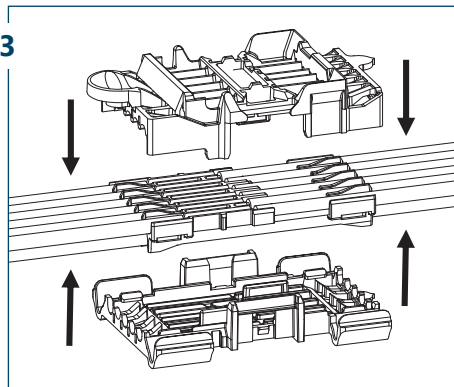

LEDtrack ST/11 GEN2

LEDtrack POD

LEDtrack POD/11 OT

LEDtrack POD/11 GEH

LEDtrack POD/11 UT

Montage OEM LEDtrack REEL GEN2 in Schiene

Mounting OEM LEDtrack REEL GEN2 in track

LEDtrack ST GEN2

LEDtrack POD

Montage OEM LEDtrack TAP in Leuchenträger

Mounting OEM LEDtrack TAP in lighting fixture

LEDtrack TAP fix

LEDtrack TAP fly

Installation LEDtrack GEN2

Installation LEDtrack GEN2

LEDtrack BU GEN2 → ST GEN2