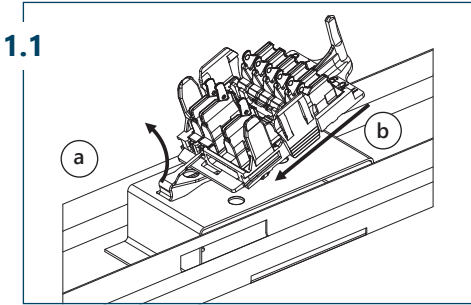

LEDtrack ST/11 GEN2

LEDtrack POD

LEDtrack POD/11 OT

LEDtrack POD/11 GEH

LEDtrack POD/11 UT

Montage OEM LEDtrack REEL GEN2 in Schiene

Mounting OEM LEDtrack REEL GEN2 in track

LEDtrack ST GEN2

LEDtrack POD

Montage OEM LEDtrack TAP in Leuchenträger

Mounting OEM LEDtrack TAP in lighting fixture

LEDtrack TAP fix

LEDtrack TAP fly

Installation LEDtrack GEN2

Installation LEDtrack GEN2

LEDtrack BU GEN2 → ST GEN2

LEDtrack TAP fix → LEDtrack POD

1 LEDtrack TAP fix L2

L3
L2
L1
PE
N

2 LEDtrack TAP fix L1

L3
L2
L1
PE
N

3 LEDtrack TAP fix L3

L3
L2
L1
PE
N

4