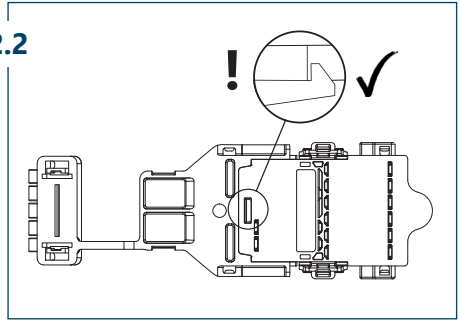

LEDtrack ST/11 GEN2

LEDtrack POD

LEDtrack POD/11 OT

LEDtrack POD/11 GEH

LEDtrack POD/11 UT

Montage OEM LEDtrack REEL GEN2 in Schiene

Mounting OEM LEDtrack REEL GEN2 in track

LEDtrack ST GEN2

LEDtrack POD

Montage OEM LEDtrack TAP in Leuchenträger

Mounting OEM LEDtrack TAP in lighting fixture

LEDtrack TAP fix

LEDtrack TAP fly

Installation LEDtrack GEN2

Installation LEDtrack GEN2

LEDtrack BU GEN2 → ST GEN2

LEDtrack TAP fix → LEDtrack POD

1 LEDtrack TAP fix L2

L3
L2
L1
PE
N

2 LEDtrack TAP fix L1

L3
L2
L1
PE
N

3 LEDtrack TAP fix L3

L3
L2
L1
PE
N

4