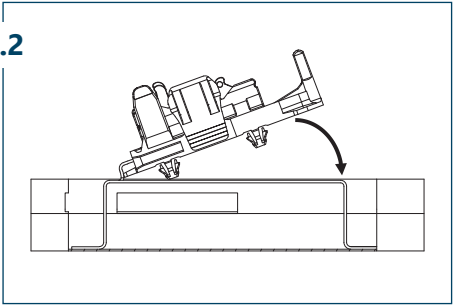

LEDtrack ST/11 GEN2

LEDtrack POD

LEDtrack POD/11 OT

LEDtrack POD/11 GEH

LEDtrack POD/11 UT

Montage OEM LEDtrack REEL GEN2 in Schiene

Mounting OEM LEDtrack REEL GEN2 in track

LEDtrack ST GEN2

LEDtrack POD

Montage OEM LEDtrack TAP in Leuchenträger

Mounting OEM LEDtrack TAP in lighting fixture

LEDtrack TAP fix

LEDtrack TAP fly

Installation LEDtrack GEN2

Installation LEDtrack GEN2

LEDtrack BU GEN2 → ST GEN2