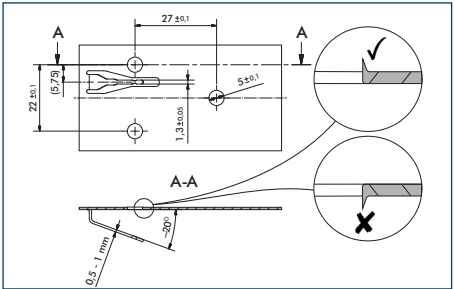

LEDtrack ST/11 GEN2

LEDtrack POD

LEDtrack POD/11 OT

LEDtrack POD/11 GEH

LEDtrack POD/11 UT

Montage OEM LEDtrack REEL GEN2 in Schiene

Mounting OEM LEDtrack REEL GEN2 in track

LEDtrack ST GEN2

LEDtrack POD

Montage OEM LEDtrack TAP in Leuchenträger

Mounting OEM LEDtrack TAP in lighting fixture

LEDtrack TAP fix

LEDtrack TAP fly

Installation LEDtrack GEN2

Installation LEDtrack GEN2

LEDtrack BU GEN2 → ST GEN2