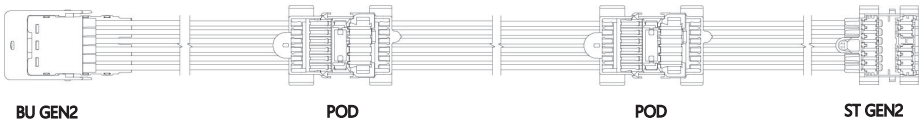

LEDtrack GEN2

Montage / Installation

Mounting / installation

Konfektion OEM LEDtrack REEL GEN2

Assembly OEM LEDtrack REEL GEN2

2-4

Montage OEM LEDtrack REEL GEN2 in Schiene

Mounting OEM LEDtrack REEL GEN2 in track

5

Montage OEM LEDtrack TAP in Leuchenträger

Mounting OEM LEDtrack TAP in lighting fixture

6-7

Installation LEDtrack GEN2

Installation LEDtrack GEN2

8-14

Konfektion OEM LEDtrack REEL GEN2

Assembly OEM LEDtrack REEL GEN2

LEDtrack REEL GEN2

H07V2 - U 1,5 mm² s / 2,5 mm² s

Ø 2,7 mm - Ø 3,6 mm

H07V2 - U 1,5 mm² s / 2,5 mm² s

Ø 2,7 mm - Ø 3,85 mm

LEDtrack BU/11 GEN2 + ST/11 GEN2

LEDtrack BU/11 GEN2