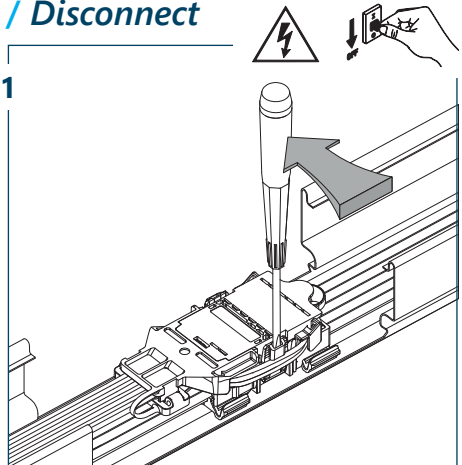

LEDtrack POD

Montage OEM LEDtrack TAP in Leuchenträger

Mounting OEM LEDtrack TAP in lighting fixture

LEDtrack TAP fix

LEDtrack TAP fly

Installation LEDtrack GEN2

Installation LEDtrack GEN2

LEDtrack BU GEN2 → ST GEN2

LEDtrack TAP fly → LEDtrack POD

1 LEDtrack TAP fly L2

2 LEDtrack TAP fly L1

3 LEDtrack TAP fly L3

4

5

LEDtrack Einspeiser GEN2 → Feed-in GEN2

LEDtrack ABK

LEDtrack ST GEN2 → BU GEN2 Lösen / Disconnect

LEDtrack TAP fly → POD Lösen / Disconnect

3