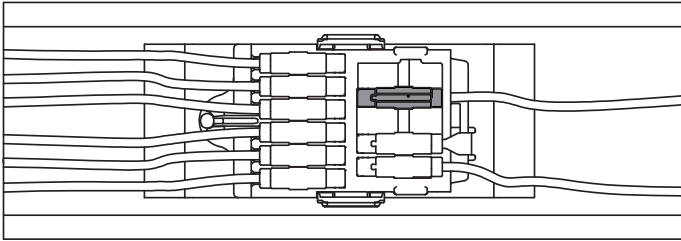

LEDtrack ST/11 GEN2

LEDtrack POD

LEDtrack POD/11 OT

LEDtrack POD/11 GEH

LEDtrack POD/11 UT

Montage OEM LEDtrack REEL GEN2 in Schiene

Mounting OEM LEDtrack REEL GEN2 in track

LEDtrack ST GEN2

LEDtrack POD

Montage OEM LEDtrack TAP in Leuchenträger

Mounting OEM LEDtrack TAP in lighting fixture

LEDtrack TAP fix

LEDtrack TAP fly

Installation LEDtrack GEN2

Installation LEDtrack GEN2

LEDtrack BU GEN2 → ST GEN2

LEDtrack TAP fix → LEDtrack POD

1 LEDtrack TAP fix L2

L3
L2
L1
PE
N

2 LEDtrack TAP fix L1

L3
L2
L1
PE
N

3 LEDtrack TAP fix L3

L3
L2
L1
PE
N

4