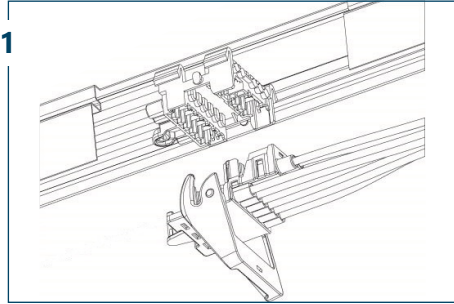

LEDtrack ST/11 GEN2

LEDtrack POD

LEDtrack POD/11 OT

LEDtrack POD/11 GEH

LEDtrack POD/11 UT

Montage OEM LEDtrack REEL GEN2 in Schiene

Mounting OEM LEDtrack REEL GEN2 in track

LEDtrack ST GEN2

LEDtrack POD

Montage OEM LEDtrack TAP in Leuchenträger

Mounting OEM LEDtrack TAP in lighting fixture

LEDtrack TAP fix

LEDtrack TAP fly

Installation LEDtrack GEN2

Installation LEDtrack GEN2

LEDtrack BU GEN2 → ST GEN2

LEDtrack TAP fix → LEDtrack POD

1 LEDtrack TAP fix L2

L3
L2
L1
PE
N

2 LEDtrack TAP fix L1

L3
L2
L1
PE
N

3 LEDtrack TAP fix L3

L3
L2
L1
PE
N

4